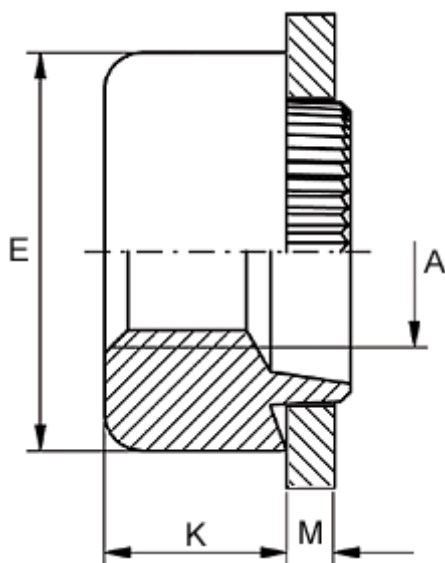

Article number: 12728000025800

Description: KLEE-coil 728 000 025.800
M2,5 Brass

Measures

Female thread A	= M2,5
Height K	= 3.0
Outer diameter E	= 6.0
Plate thickness	= 2.0 to 2.2
Recommended bore diameter +0.05	= 4.0